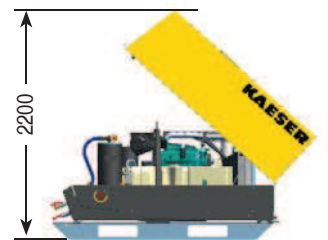

## Hose reel

The optional pre-installed hose reel holds 20 m of lightweight hose which does not have to be fully reeled out for operation. As the hose is installed within the compressor unit, this not only enhances hose service life and availability, but also protects it from damage (splitting, stretching, being run over) and contamination.

## Dimensions

## Technical Specifications

| Model | Compressor unit                          |                         | 4-cylinder diesel engine (water-cooled) |         |                          |                           | Complete unit           |                          |                             |                                 |                     |
|-------|--|-------------------------|---|---------|--------------------------|---------------------------|-------------------------|--------------------------|-----------------------------|---------------------------------|---------------------|
|       | Free air delivery<br>m <sup>3</sup> /min | Working pressure<br>bar | Make                                    | Model   | Rated engine power<br>kW | Speed at full load<br>rpm | Fuel tank capacity<br>l | Operational weight<br>kg | Sound power level<br>dB(A)* | Sound pressure level<br>dB(A)** | Air outlet          |
| M 43  | 4.2                                      | 7                       | Kubota                                  | V1505-T | 30.1                     | 2800                      | 80                      | 730                      | < 98                        | 69                              | 2 x G $\frac{3}{4}$ |