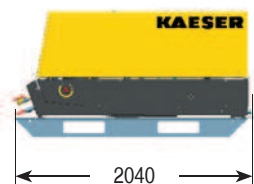

## Hose reel

The optional pre-installed hose reel holds 20 m of lightweight hose which does not have to be fully reeled out for operation. As the hose is installed within the compressor unit, this not only enhances hose service life and availability, but also protects it from damage (splitting, stretching, being run over) and contamination.

## Dimensions

## Technical Specifications

| Model | Compressor unit                          |                         | 4-cylinder diesel engine (water-cooled) |         |                          |                           | Complete unit           |                          |                             |                                 |                     |
|-------|--|-------------------------|---|---------|--------------------------|---------------------------|-------------------------|--------------------------|-----------------------------|---------------------------------|---------------------|
|       | Free air delivery<br>m <sup>3</sup> /min | Working pressure<br>bar | Make                                    | Model   | Rated engine power<br>kW | Speed at full load<br>rpm | Fuel tank capacity<br>l | Operational weight<br>kg | Sound power level<br>dB(A)* | Sound pressure level<br>dB(A)** | Air outlet          |
| M 43  | 4.2                                      | 7                       | Kubota                                  | V1505-T | 30.1                     | 2800                      | 80                      | 730                      | < 98                        | 69                              | 2 x G $\frac{3}{4}$ |