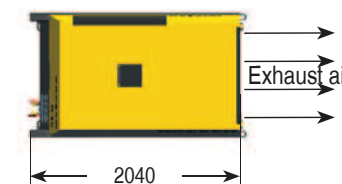

## Hose reel

The optional pre-installed hose reel holds 20 m of lightweight hose which does not have to be fully reeled out for operation. As the hose is installed within the compressor unit, this not only enhances hose service life and availability, but also protects it from damage (splitting, stretching, being run over) and contamination.

## Dimensions

## Technical Specifications

| Model | Compressor unit                          |                         | 4-cylinder diesel engine (water-cooled) |         |                          |                           | Complete unit           |                          |                             |                                 |                     |
|-------|--|-------------------------|---|---------|--------------------------|---------------------------|-------------------------|--------------------------|-----------------------------|---------------------------------|---------------------|
|       | Free air delivery<br>m <sup>3</sup> /min | Working pressure<br>bar | Make                                    | Model   | Rated engine power<br>kW | Speed at full load<br>rpm | Fuel tank capacity<br>l | Operational weight<br>kg | Sound power level<br>dB(A)* | Sound pressure level<br>dB(A)** | Air outlet          |
| M 43  | 4.2                                      | 7                       | Kubota                                  | V1505-T | 30.1                     | 2800                      | 80                      | 730                      | < 98                        | 69                              | 2 x G $\frac{3}{4}$ |