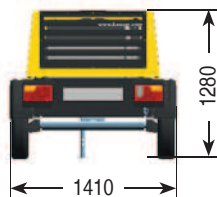

## Hose reel

The optional pre-installed hose reel holds 20 m of lightweight hose which does not have to be fully reeled out for operation. As the hose is installed within the compressor unit, this not only enhances hose service life and availability, but also protects it from damage (splitting, stretching, being run over) and contamination.

## Dimensions

## Technical Specifications

| Model | Compressor unit                          |                         | 4-cylinder diesel engine (water-cooled) |         |                          |                           | Complete unit           |                          |                             |                                 |                     |
|-------|--|-------------------------|---|---------|--------------------------|---------------------------|-------------------------|--------------------------|-----------------------------|---------------------------------|---------------------|
|       | Free air delivery<br>m <sup>3</sup> /min | Working pressure<br>bar | Make                                    | Model   | Rated engine power<br>kW | Speed at full load<br>rpm | Fuel tank capacity<br>l | Operational weight<br>kg | Sound power level<br>dB(A)* | Sound pressure level<br>dB(A)** | Air outlet          |
| M 43  | 4.2                                      | 7                       | Kubota                                  | V1505-T | 30.1                     | 2800                      | 80                      | 730                      | < 98                        | 69                              | 2 x G $\frac{3}{4}$ |