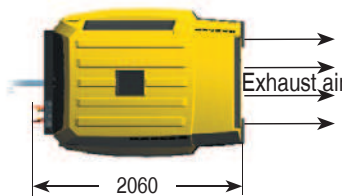

## Hose reel

The optional pre-installed hose reel holds 20 m of lightweight hose which does not have to be fully reeled out for operation. As the hose is installed within the compressor unit, this not only enhances hose service life and availability, but also protects it from damage (splitting, stretching, being run over) and contamination.

## Dimensions

## Technical Specifications

| Model | Compressor unit                          |                         | 4-cylinder diesel engine (water-cooled) |         |                          |                           | Complete unit           |                          |                             |                                 |                     |
|-------|--|-------------------------|---|---------|--------------------------|---------------------------|-------------------------|--------------------------|-----------------------------|---------------------------------|---------------------|
|       | Free air delivery<br>m <sup>3</sup> /min | Working pressure<br>bar | Make                                    | Model   | Rated engine power<br>kW | Speed at full load<br>rpm | Fuel tank capacity<br>l | Operational weight<br>kg | Sound power level<br>dB(A)* | Sound pressure level<br>dB(A)** | Air outlet          |
| M 43  | 4.2                                      | 7                       | Kubota                                  | V1505-T | 30.1                     | 2800                      | 80                      | 730                      | < 98                        | 69                              | 2 x G $\frac{3}{4}$ |