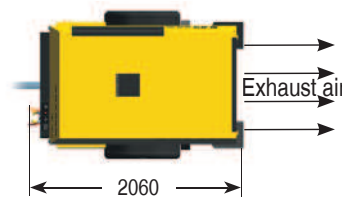

## Hose reel

The optional pre-installed hose reel holds 20 m of lightweight hose which does not have to be fully reeled out for operation. As the hose is installed within the compressor unit, this not only enhances hose service life and availability, but also protects it from damage (splitting, stretching, being run over) and contamination.

## Dimensions

## Technical Specifications

| Model | Compressor unit                          |                         | 4-cylinder diesel engine (water-cooled) |         |                          |                           | Complete unit           |                          |                             |                                 |                     |
|-------|--|-------------------------|---|---------|--------------------------|---------------------------|-------------------------|--------------------------|-----------------------------|---------------------------------|---------------------|
|       | Free air delivery<br>m <sup>3</sup> /min | Working pressure<br>bar | Make                                    | Model   | Rated engine power<br>kW | Speed at full load<br>rpm | Fuel tank capacity<br>l | Operational weight<br>kg | Sound power level<br>dB(A)* | Sound pressure level<br>dB(A)** | Air outlet          |
| M 43  | 4.2                                      | 7                       | Kubota                                  | V1505-T | 30.1                     | 2800                      | 80                      | 730                      | < 98                        | 69                              | 2 x G $\frac{3}{4}$ |