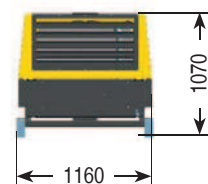

## Hose reel

The optional pre-installed hose reel holds 20 m of lightweight hose which does not have to be fully reeled out for operation. As the hose is installed within the compressor unit, this not only enhances hose service life and availability, but also protects it from damage (splitting, stretching, being run over) and contamination.

## Dimensions

## Technical Specifications

| Model | Compressor unit                          |                         | 4-cylinder diesel engine (water-cooled) |         |                          |                           | Complete unit           |                          |                             |                                 |                     |
|-------|--|-------------------------|---|---------|--------------------------|---------------------------|-------------------------|--------------------------|-----------------------------|---------------------------------|---------------------|
|       | Free air delivery<br>m <sup>3</sup> /min | Working pressure<br>bar | Make                                    | Model   | Rated engine power<br>kW | Speed at full load<br>rpm | Fuel tank capacity<br>l | Operational weight<br>kg | Sound power level<br>dB(A)* | Sound pressure level<br>dB(A)** | Air outlet          |
| M 43  | 4.2                                      | 7                       | Kubota                                  | V1505-T | 30.1                     | 2800                      | 80                      | 730                      | < 98                        | 69                              | 2 x G $\frac{3}{4}$ |