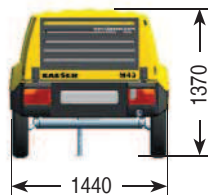

## Hose reel

The optional pre-installed hose reel holds 20 m of lightweight hose which does not have to be fully reeled out for operation. As the hose is installed within the compressor unit, this not only enhances hose service life and availability, but also protects it from damage (splitting, stretching, being run over) and contamination.

## Dimensions

## Technical Specifications

| Model | Compressor unit                          |                         | 4-cylinder diesel engine (water-cooled) |         |                          |                           | Complete unit           |                          |                             |                                 |                     |
|-------|--|-------------------------|---|---------|--------------------------|---------------------------|-------------------------|--------------------------|-----------------------------|---------------------------------|---------------------|
|       | Free air delivery<br>m <sup>3</sup> /min | Working pressure<br>bar | Make                                    | Model   | Rated engine power<br>kW | Speed at full load<br>rpm | Fuel tank capacity<br>l | Operational weight<br>kg | Sound power level<br>dB(A)* | Sound pressure level<br>dB(A)** | Air outlet          |
| M 43  | 4.2                                      | 7                       | Kubota                                  | V1505-T | 30.1                     | 2800                      | 80                      | 730                      | < 98                        | 69                              | 2 x G $\frac{3}{4}$ |